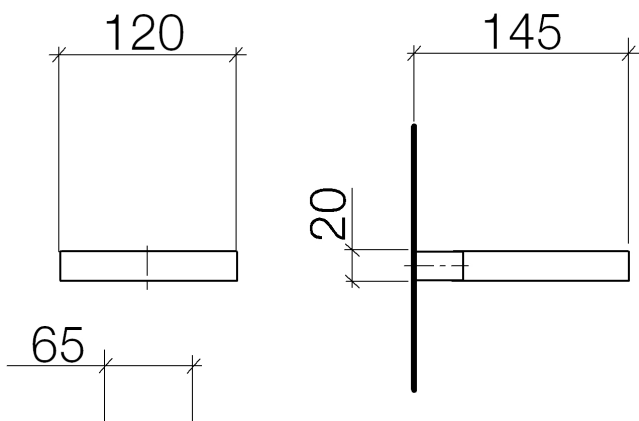

Sink - CL.1

Soap dish wall-mounted - polished chrome

Article number: 83 410 979-00

- Width 4-3/4"
- Height 3/4"
- 5-3/4" Projection

polished chrome

Dimensional drawing

All dimensions in mm / inch = mm x 0,0394